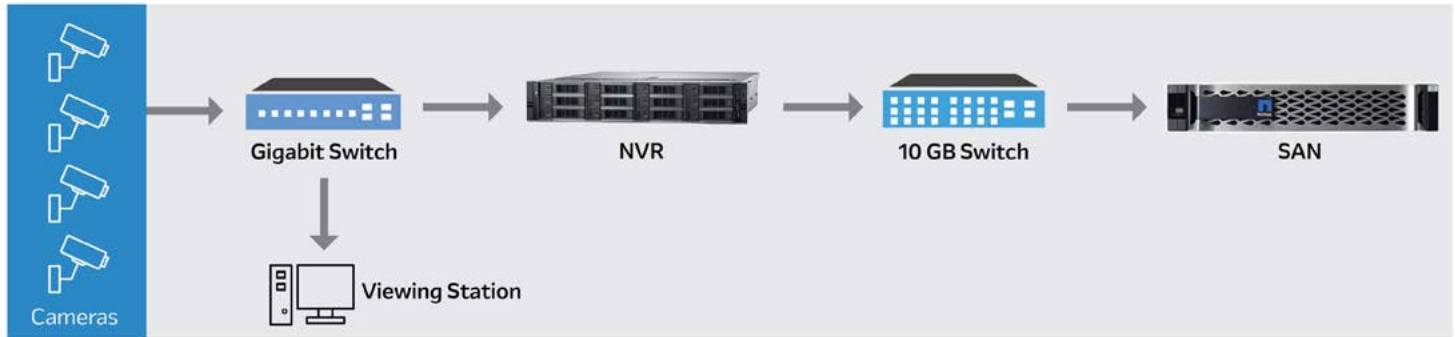

Seneca xVault Storage Solutions Powered by NetApp VSS

NETWORK TOPOLOGY

XVAULT STORAGE MODELS

SAN Storage	Controllers	Chassis	Expansion	Power	I/O Ports	Storage
XVS	Single Controller	2U-12 bay	Up to 1 expander	110v	2 SFP 10Gb iSCSI	Up to 432TB
XVD-12	Dual Controller	2U-12 bay	Up to 8 expanders	110v	4 SFP 10Gb iSCSI	Up to 1.9PB
XVD-60	Dual Controller	4U-60 bay	Up to 2 expanders	220v	8 SFP 10Gb iSCSI	Up to 3.2PB
XVD-5760	Dual Controller	4U-60 bay	Up to 7 expanders	220v	8 SFP 10Gb iSCSI	Up to 8.6PB

APPLICATIONS

Video Surveillance

Analytics

Virtualization

VERTICALS

Hospitals

Casinos

Transportation

Education